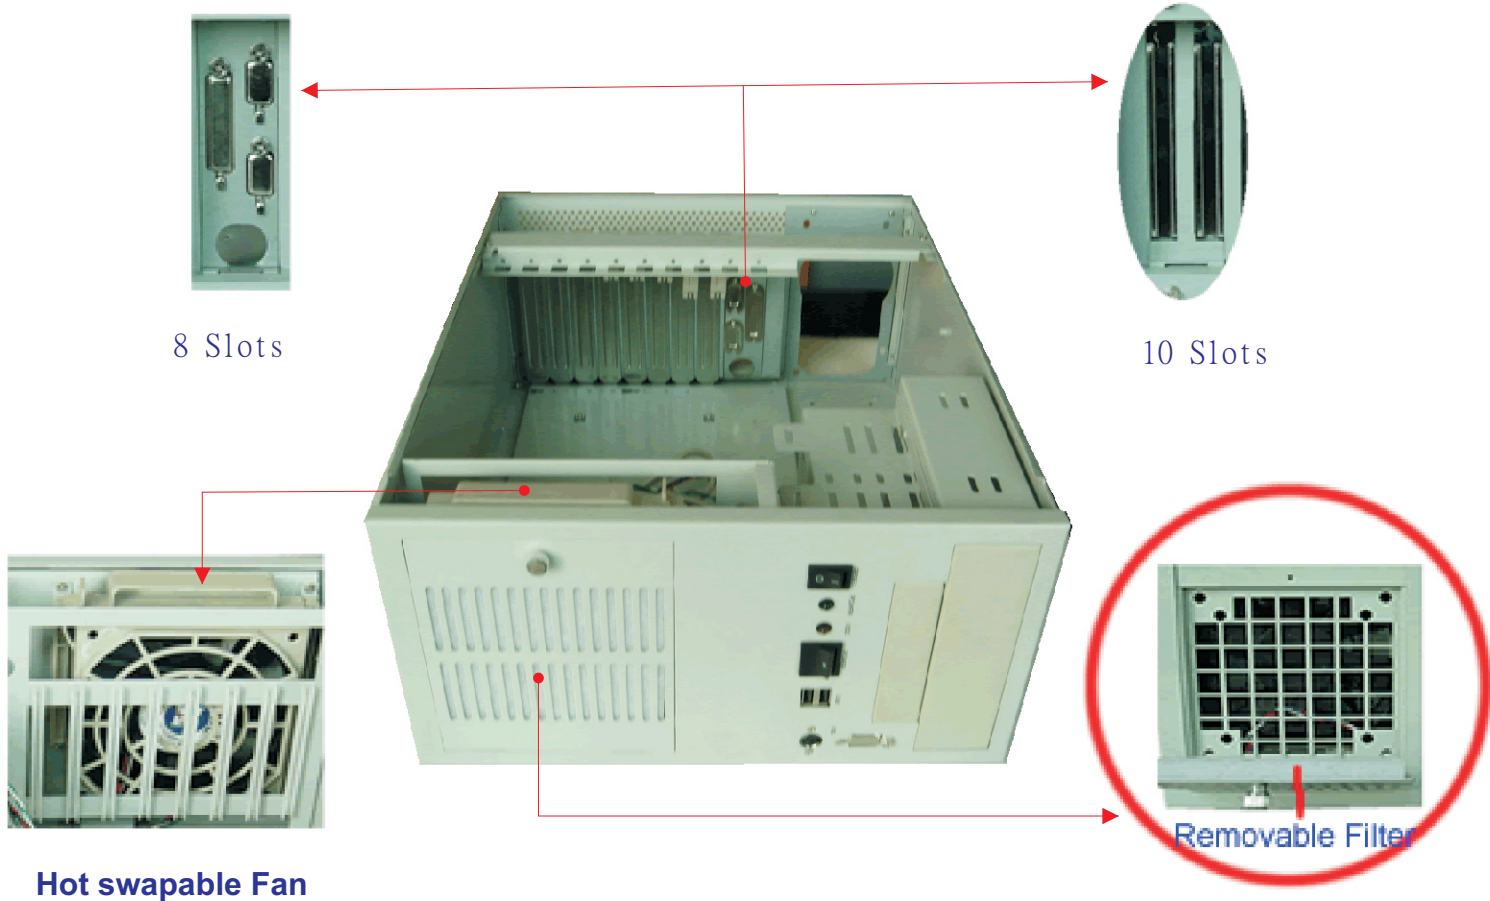

WMF810

Wall Mount chassis

8 or 10 long card

Specifcation:

Slot:	8/ 10-slot full size Wall mount chassis
Construction:	All heavz-duty steel, AWG 18 Standard ,SECC
Filter:	easy removable and washable filter
Driver:	1 x 5,25" , 1 x 3,5" & 1 x 3,5" HDD (internal)
Ventilation:	one 12 cm Hot swapable cooling fan with air filter
Dimension:	330(H) x 175(W) x 412 (D) mm
Gross Weight:	10 Kgs
Backplane recommand:	BP-10S, BP-8S, IP-10S, IP-8S,PCI-8S PCI-10S

WMF810

Wall Mount chassis

8 or 10 long card